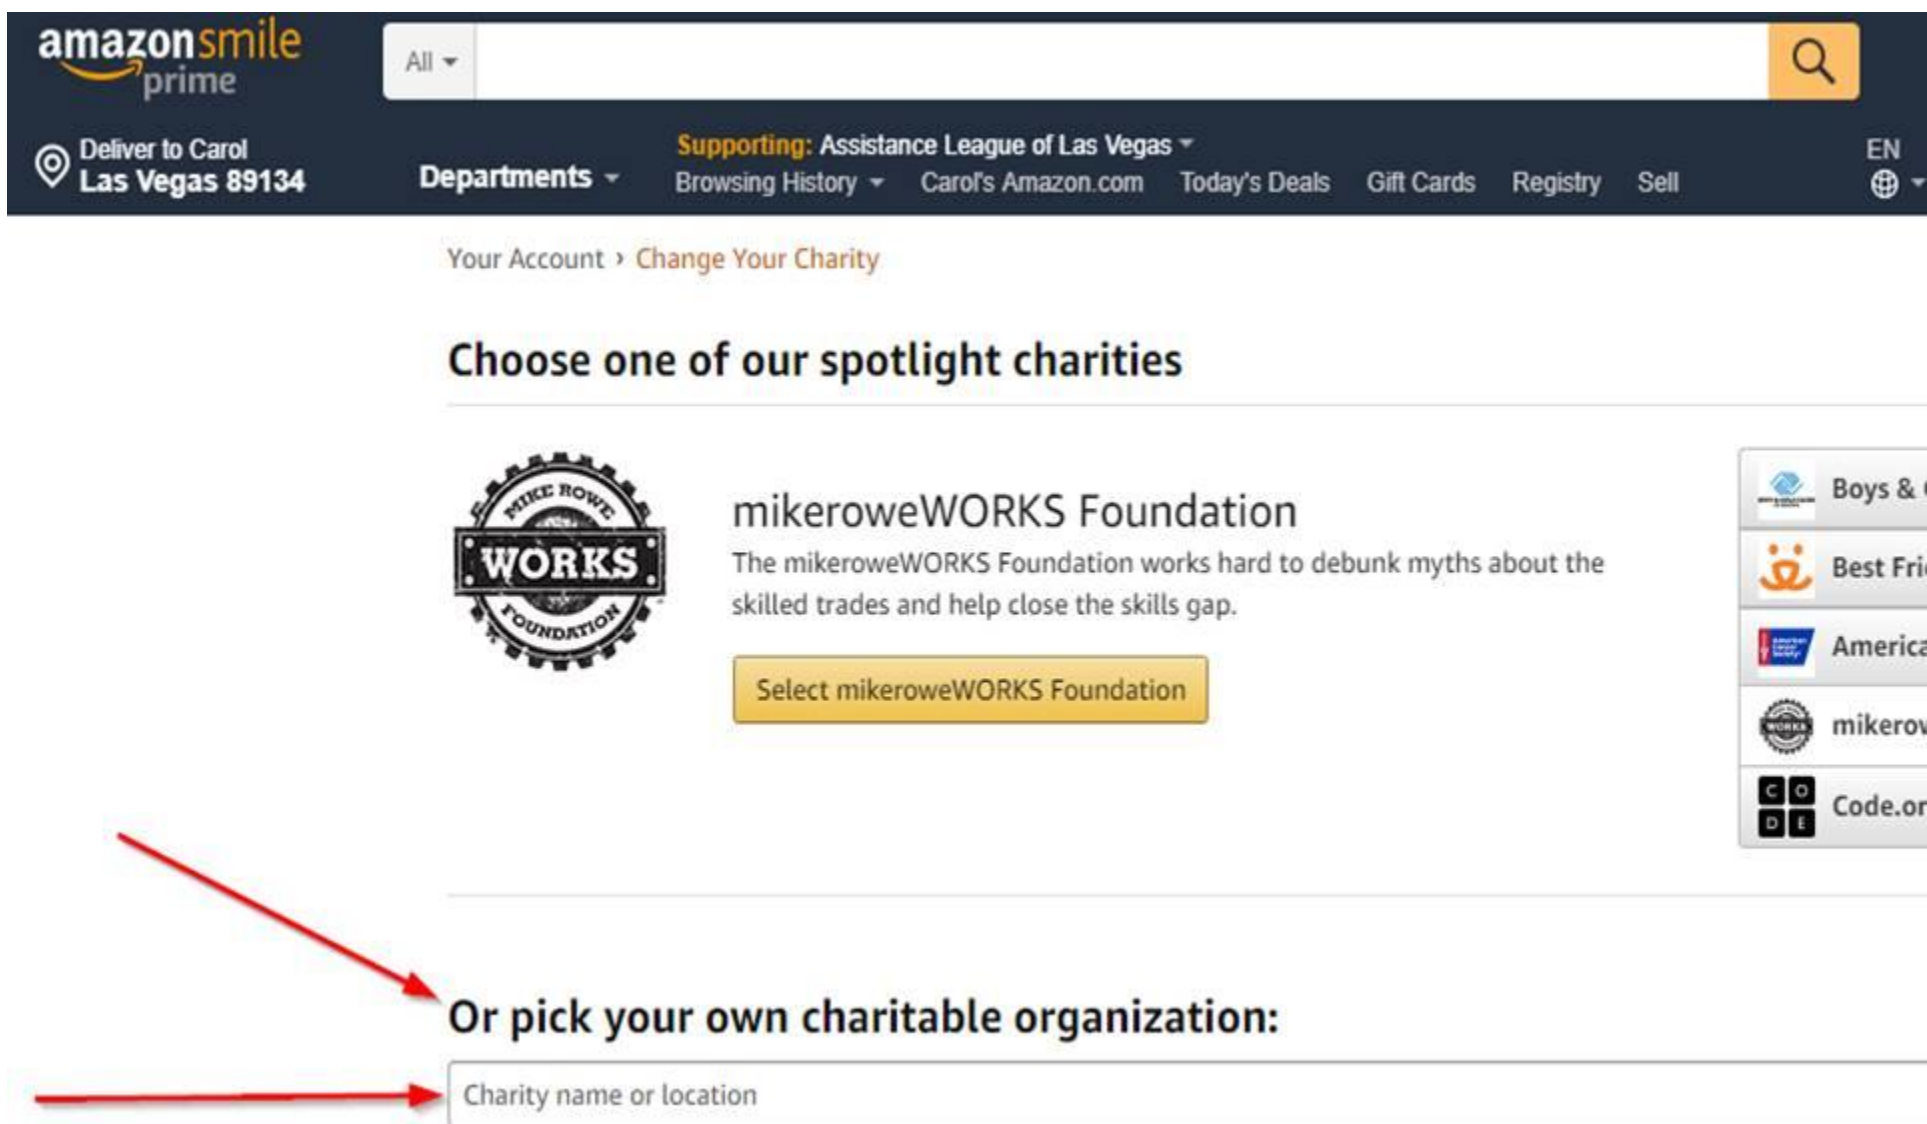

Enter:

**smile.amazon.com** in the address bar. (Not just amazon.com)

Sign on with your amazon credentials as you normally would.

If you do not have an amazon.com account, sign on to **amazon.com** and create an account, THEN enter **smile.amazon.com** in the address bar.

If you already are associated with an Amazon approved charity, see "Supporting" move your cursor over the charity name and a dropdown will appear. Then click on the word "Change".

Another dropdown will appear over the first dropdown as above:

In the Section "Or pick your . . ." please enter "edward kline homeless" and press the search button.

The name **Edward Kline Memorial Homeless Veterans Fund** will appear in the "results" box. Click on the select button to the right of that name and shop away to your hearts content! The selection will remain attached to your Amazon account until it is changed through the process shown above.